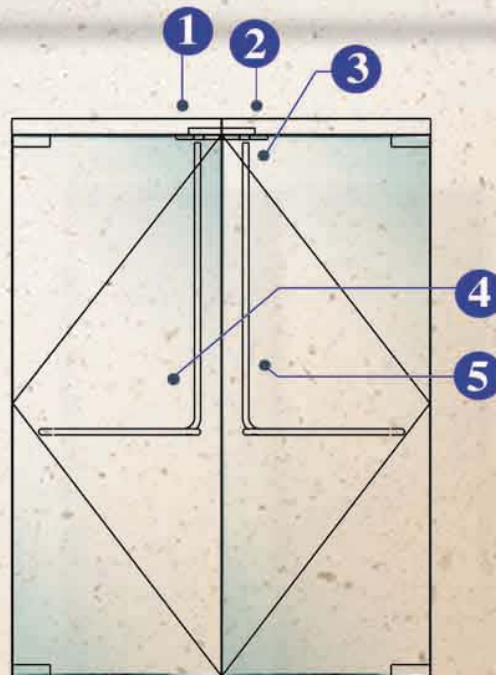

** State/local building codes may require doors bottom full rail.