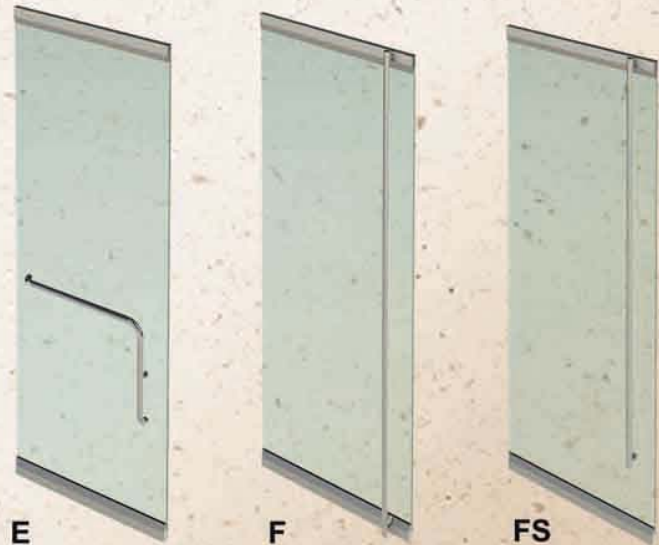

● PRL Advantage,

We go beyond by offering custom exterior Pulls that significantly increases design adaptability with an unlimited range of combinations.

Available metal finishes are stainless steel (satin or polished) and custom finishes upon request. Consult us for details.