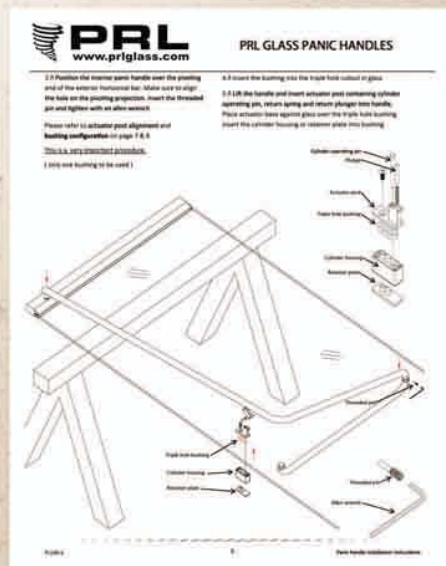

Panic hardware combined with PRL total Vision System Euro custom fittings engineered to offer a minimal metal support for door, stabilizer glass fins and Panic hardware/latch strike bracket housing in a single modular unit.

Custom TVS Header

Technical Sales/Support

PRL offers Panic Hardware technical support to complement the product line.

Backed with the best workmanship and Panic hardware material quality as in any of PRL complete tempered glass entrance Systems

PRL technical assistance will save you time and effort coordinating the concept, design, material selection and evaluation of technical considerations necessary to manufacture functional complete systems with all related mechanical devices and ensure full compliance to specifications.

PRL can offer drawing details and specifications on entrance systems and related components for your use.

Please contact us for details.