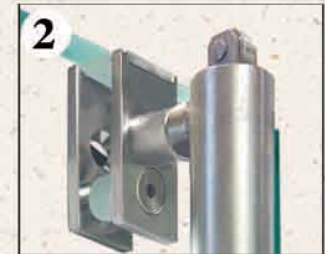

A Style Door with PL-100 Panic Device/ A exterior handle

Fittings

BP Style Doors,
TVS System

STRIKE BRACKET

GLASS MOUNT BRACKET

RAIL MOUNT BRACKET

PD SUPPORT BRACKET

LOCK HOUSING