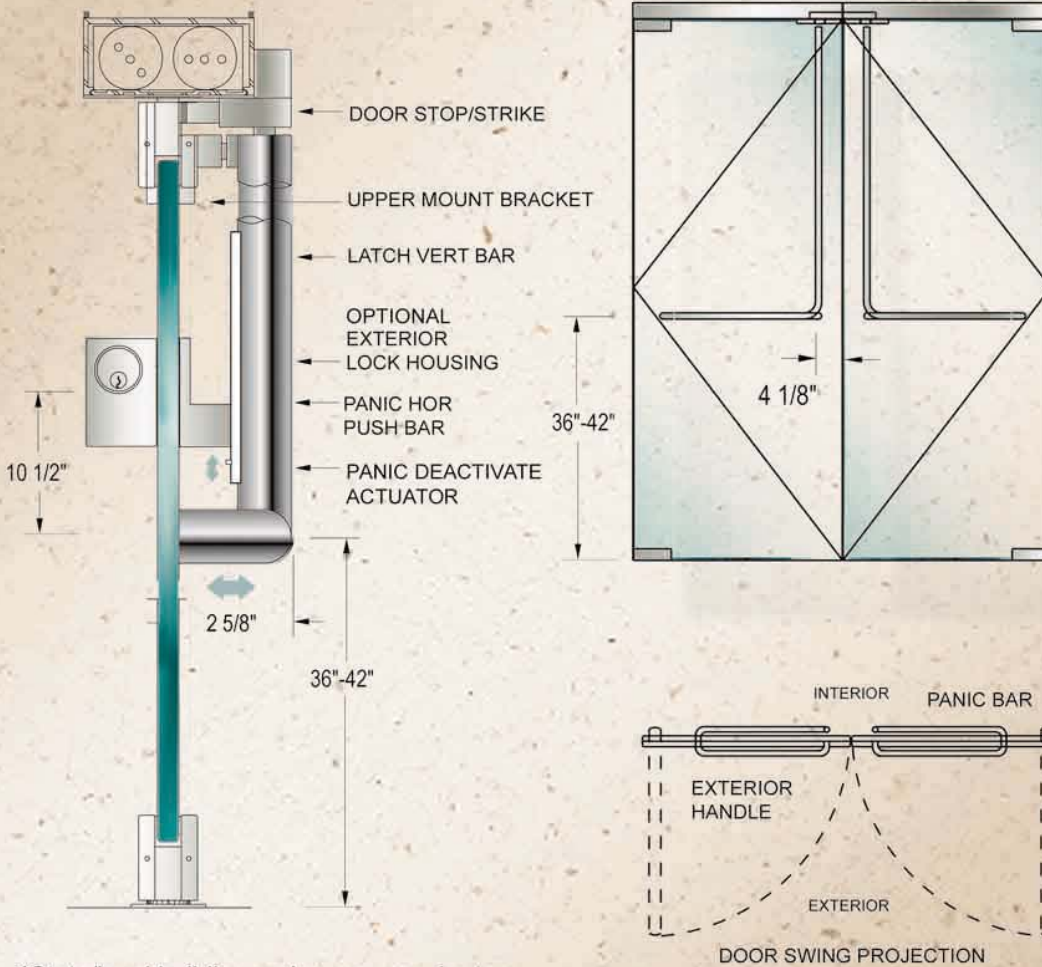

Panic Device Configuration/Specifications

PRL manufactures two types of panic devices PL-100 for top latch and PL-110 for floor latch application.

- Exterior handles
  Std Styles/Custom
- Lock Options
  Cylinder/Lock housing, mechanical/
  electric strikes
- Mount type hardware
  Glass/Metal
- Door applications
  All glass, Full frame Glass ,
  Storefront aluminum & wood

PL-100A SERIES PANIC HANDLE

GLASS MOUNT SHOWN

SPECIFICATIONS

PL-100-A

RECOMENDED DOOR SIZES:

GLASS THICKNESS:	1/2" 3/4"
OPENINGS	
EXTERIOR	96" 102"
INTERIOR	102" 108"

SPECIFICATIONS:

TUBING:	1 1/4" ROUND TUBING
MOUNT (THICKNESS)	
GLASS:	1/2" OR 3/4"
RAIL/METAL	1 3/4"

FINISHES:

STAINLESS STEEL	#4 SATIN #8 POLISHED
BRASS	SATIN POLISHED
OTHERS	UPON REQUEST

*State/local building codes may require top latch for A.D.A. compliance.

**Thresholds are recommended at floor strike applications, floor mounted strikes can be a tripping hazard.

A Style Door with PL-100 Panic Device/ A exterior handle