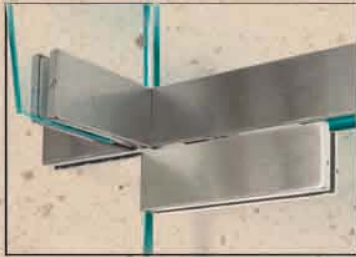

Panic hardware combined with PRL total Vision System Euro custom fittings engineered to offer a minimal metal support for door, stabilizer glass fins and Panic hardware/latch strike bracket housing in a single modular unit.

Custom TVS Header

PD-TVS Custom Header
TRANSOM/SL/FIN/PIVOT BRACKET